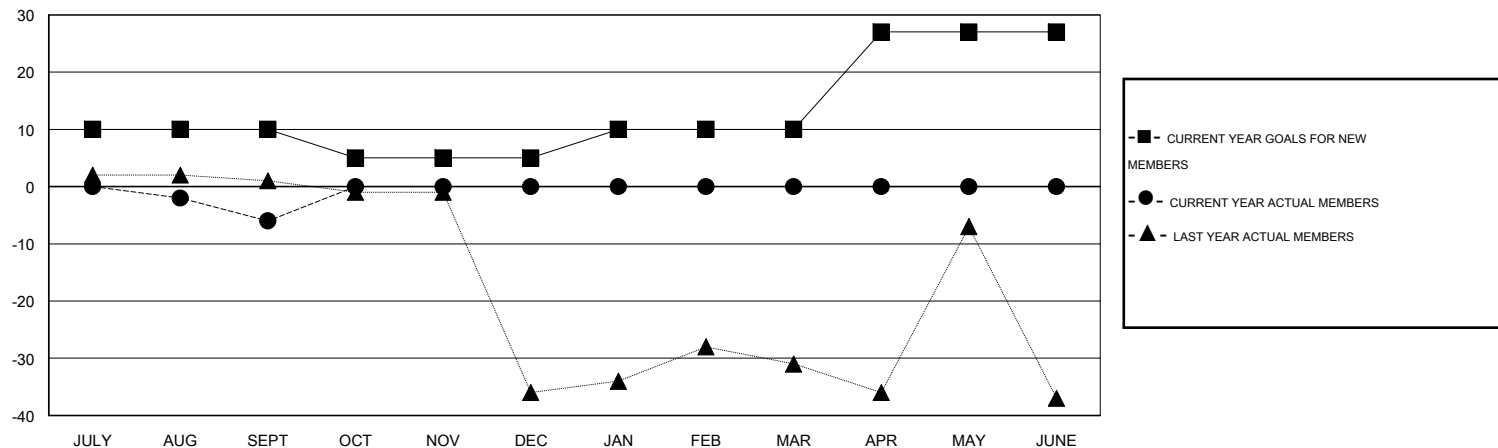

# MONTHLY MEMBERSHIP PROGRESS REPORT

District 130

Results as of: 9/30/2016

GMT: MIKLOS HORVATH

LOCATION BULGARIA

GMT CA 4

Clubs					Members				
RESULTS FOR 2016-2017					RESULTS FOR 2016-2017				
QUARTER	NEW CLUB GOAL	NEW CLUBS	DROPPED CLUBS	NET GAIN/LOSS	QUARTER	NEW MEMBER GOAL	CHARTER AND NEW MEMBERS ADDED	DROPPED MEMBERS	NET GAIN/LOSS
JULY/AUG/SEPT	0	0	1	-1	JULY/AUG/SEPT	10	5	11	-6
OCT/NOV/DEC	0	0	0	0	OCT/NOV/DEC	-5	0	0	0
JAN/FEB/MAR	0	0	0	0	JAN/FEB/MAR	5	0	0	0
APR/MAY/JUNE	1	0	0	0	APR/MAY/JUNE	17	0	0	0

GOALS AND ACTUAL NEW CLUBS CUMULATIVE

GOALS AND ACTUAL MEMBERS CUMULATIVE

DROPPED CLUBS: 1	4 CLUBS OF 40 ADDED 1 OR MORE NEW MEMBERS	<u>GENDER DISTRIBUTION</u>	
<u>DROPPED MEMBERS</u>		MALE	443 (55.38%)
DECEASED	1	FEMALE	357 (44.63%)
CLUB CANCELLED	0	FAMILY UNIT MEMBERS	
OTHER	10	HEAD OF HOUSEHOLD	
TOTAL	11	NON-HEAD OF HOUSEHOLD	
	<a href="#">CLICK HERE FOR HEALTH ASSESSMENT DATA</a>	57	
		28	
		29	